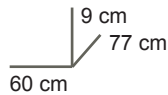

54 05 17M002-E

Characteristics

Changing extension for the desk 54 05 17M002. Deepens the cabinet with 11 cm. Should be used with the Quax diaper cushion 54102-EU-xx

Safety

Meets the diaper European standard EN 12221:2008+A1:2013 highlighting the strength of the edges, roll of the child and finger pinching

Logistic information

colli 1 : 80x19x10H
Gross weight : 4,10 kg
Net weight : 3,80 kg
Cbm : 0,015