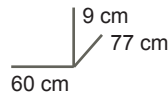

54 05 18M002

Characteristics

Bedside table with open compartment, attention : the drawer 54 05 19M002-D has to be ordered separately

Safety

Does not need to meet an European standard.

Logistic information

colli 1 : 47x47x175H
Gross weight : 13,20 kg
Net weight : 12,70kg
Cbm : 0,038