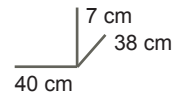

54 05 19M002-D

Characteristics

Drawer for desk 54 05 17M002 or bedside table 54 05 18M002

Safety

Does not need to meet an European standard.

Logistic information

colli 1 : 45*42*10H
Gross weight : 1,50 kg
Net weight : 1,20 kg
Cbm : 0,019