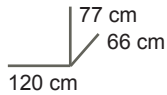

Quax

54 05 17M002

Characteristics

Desk convertible into a changing table with optional extension 54 05 17M002-E. The drawer 54 05 19xx-D has to be ordered separately. Max. 2 pieces, not possible in the middle.

Safety

Does not need to meet an European standard

Logistic information

colli 1 : 125x71x 8H - 25,10 kg
colli 2 : 98x 7x15H - 7,60 kg
Gross weight : 32,70 kg
Net weight : 31,20 kg
Cbm : 0,096