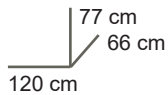

Quax®

Be Inspired

54 05 17xx

Characteristics

Desk convertible into a changing table with optional extension 54 05 17xx-E. The drawer 54 05 19xx-D has to be ordered separately. Max. 2 pieces, not possible in the middle.

Safety

Does not need to meet an European standard

Logistic information

colli 1 : 125x71x 8H - 25,10 kg
colli 2 : 98x 7x15H - 7,60 kg
Gross weight : 32,70 kg
Net weight : 31,20 kg
Cbm : 0,096