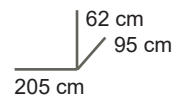

Logistic information

colli 1 : 80x75x 8H - 17,90 kg
colli 2 : 145x75x12H - 31,60 kg
colli 3 : 127x15x10H - 5,20 kg
Gross weight : 54,70 kg
Net weight : 51,70 kg
Cbm : 0,198

54 01 41xxXL-BR

Characteristics

Safety barrier for cot with mattress size 140x70 cm and code 54 01 41xxXL

Safety

Does not need to meet a European standard.

Logistic information

colli 1 : 147x31x5H
Gross weight : 5,30 kg
Net weight : 4,80 kg
Cbm : 0,023

54 01 42xx-JUN

Characteristics

Junior bed with mattress size 200x90 cm

Shipped with a slatted mattress support

Sleeping height 42 cm

Safety

Does not need to meet a European standard.

Logistic information