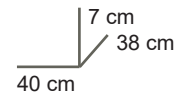

54 05 19xx-D

Characteristics

Drawer for desk 54 05 17xx or bedside table 54 05 18xx

Safety

Does not need to meet an European standard.

Logistic information

colli 1 : 45*42*10H
Gross weight : 1,50 kg
Net weight : 1,20 kg
Cbm : 0,019