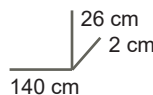

Safety

Meets the European standard EN 716:2008+A1:2013 with focus on head and finger entrapment and ventilation

Logistic information

colli 1 : 75x70x 8H - 15,50 kg
colli 2 : 125x75x 8H - 23,10 kg
colli 3 : 107x15x10H - 4,60 kg
Gross weight : 43,20 kg
Net weight : 41,10 kg
Cbm : 0,133

54 01 41xxXL

Characteristics

To seat convertible cot with mattress size 140x70 cm
Bottom adjustable in three positions : 28, 44 and 57 cm

Safety

Meets the European standard EN 716:2008+A1:2013 with focus on head and finger entrapment and ventilation

Logistic information

colli 1 : 80x75x 8H - 17,90 kg
colli 2 : 145x75x12H - 31,60 kg
colli 3 : 127x15x10H - 5,20 kg
Gross weight : 54,70 kg
Net weight : 51,70 kg
Cbm : 0,198

54 01 41xxXL-BR

Characteristics

54 01 42xx-JUN

Characteristics

Junior bed with mattress size 200x90 cm

Shipped with a slatted mattress support

Sleeping height 42 cm

Safety

Does not need to meet a European standard.

Logistic information