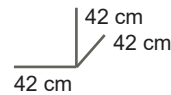

54 05 18xx

Characteristics

Bedside table with open compartment, attention : the drawer 54 05 19xx-D has to be ordered separately

Safety

Does not need to meet an European standard.

Logistic information

colli 1 : 47x47x175H
Gross weight : 13,20 kg
Net weight : 12,70kg
Cbm : 0,038