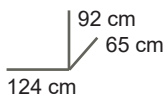

2. Product codes and characteristics. (xx in the article has to be replaced by the color code)

54 01 41xx

Characteristics

To seat convertible cot with mattress size 120x60 cm
Bottom adjustable in three positions : 28, 44 and 57 cm