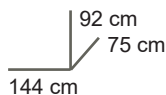

54 01 41xxXL

Characteristics

To seat convertible cot with mattress size 140x70 cm
Bottom adjustable in three positions : 28, 44 and 57 cm

Safety

Meets the European standard EN 716:2008+A1:2013 with focus on head and finger entrapment and ventilation

Logistic information

colli 1 : 80x75x 8H - 17,90 kg
colli 2 : 145x75x12H - 31,60 kg
colli 3 : 127x15x10H - 5,20 kg
Gross weight : 54,70 kg
Net weight : 51,70 kg
Cbm : 0,198