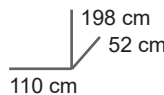

54 04 46xx

Characteristics

Cupboard with two hinged doors and hidden handles
Equipped with six small shelves and one clothes rod

Safety

Does not need to meet a European standard.

Logistic information

colli 1 : 179x57x 7H - 28,20 kg
colli 2 : 180x58x 7H - 25,70 kg
colli 3 : 179x57x 7H - 27,50 kg
colli 4 : 121x56x 8H - 20,60 kg
colli 5 : 91x15x10H - 4,00 kg
Gross weight : 105,90 kg
Net weight : 101,40 kg
Cbm : 0,285