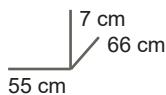

54 03 42xx-E

Characteristics

Changing extension for chest of drawers 54 03 42xx-4D. Deepens the cabinet with 22 cm. Should be used with the Quax diaper pad 54102-EU-xx

Safety

Meets the diaper European standard EN 12221:2008+A1:2013 highlighting the strength of the edges, roll of the child and finger pinching

Logistic information

colli 1 : 69x25x9H
Gross weight : 4,20 kg
Net weight : 3,90 kg
Cbm : 0,016