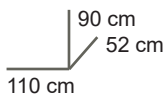

54 03 42xx-4D

Characteristics

Chest of drawers with four braked and adjustable drawers with invisible handles

Inner size drawer : 48x43x21H
Option : changing extension 54 03 42xx-E

Safety

Does not need to meet a European standard.

Logistic information

colli 1 : 72x59x17H - 30,60 kg
colli 2 : 115x60x11H - 32,40 kg
colli 3 : 91x15x10H - 4,00 kg
Gross weight : 67,00 kg
Net weight : 65,00 kg
Cbm : 0,161