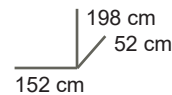

54 04 46xxXL

Characteristics

Cupboard with three hinged doors and hidden handles
Equipped with eight small shelves and two clothes rods

Safety

Does not need to meet a European standard.

Logistic information

colli 1 : 179x57x 8H - 28,50 kg
colli 2 : 180x53x 8H - 33,60 kg
colli 3 : 80x58x 8H - 30,30 kg
colli 4 : 156x55x 7H - 18,60 kg
colli 5 : 60x50x18H - 19,10 kg
colli 6 : 68x19x14H - 5,00 kg
Gross weight : 135,10 kg
Net weight : 129,70 kg
Cbm : 0,369