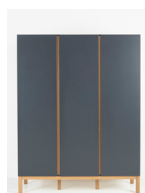

198 cm
55 cm
152 cm

Characteristics

Wardrobe with three hinged doors and hidden handles
Equipped with nine shelves and two clothes rods

Safety

Does not need to meet a European standard.

Logistic information

colli 1 : 167x60x 8H cm - 25,90 kg
colli 2 : 181x54x 6H cm - 31,10 kg
colli 3 : 178x58x 6H cm - 22,25 kg
colli 4 : 180x60x 5H cm - 30,35 kg
colli 5 : 54x57x15H cm - 24,70 kg
Gross weight : 134,30 kg
Net weight : 129,00 kg
Cbm : 0,300

54 05 21xx