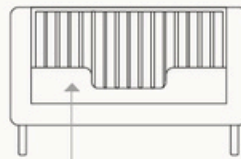

Good to Grow

Baby bed ± 0-3y

140 x 70 cm

Toddler bed ± 3-6y

Baby bed + side protector  
140 x 70 cm

optional side protector

Junior bed ± 3-10y

Baby bed + Junior kit  
170 x 70 cm

Baby bed ± 0-3y

110 x 70 cm

Good to Grow

110 x 70 Bed → 170 x 70 Bed

Good to Grow

140 x 70 Bed → 170 x 70 Bed

Convertible Cot 110 x 70 cm  
76 16 NM01-003

— Characteristics and dimensions	Convertible baby bed with mattress size 110x70 cm (art. 2010006-ZIP). Two height positions for the slatted base l: 118 cm   w: 78 cm   h: 95 cm
— Safety	Meets the European standard EN 716 with focus on head and finger entrapment and ventilation
— Material and maintenance	The legs and sides with bars are made of solid ash wood. The end panels are made of veneered MDF. Working with natural materials may result in slight variations in color, wood grain, and finish. Clean with a damp cloth.
— Logistic information	HS code: 9403.5000 Colli 1: 120 x 80 x 23 H cm - 31 kg Colli 2: 89 x 45 x 83H cm - 38 kg Gross weight: 69.00 kg Nett weight: 58,00 kg Cbm: 0,557

Natural Ash

ART. 76 16 NM01-003  
EAN 5414375198098

Convertible Cot 140 x 70 cm  
76 16 NM01XL-003

— Characteristics and dimensions	Convertible baby bed with mattress size 140x70 cm (art. 2010007-ZIP). Two height positions for the slatted base. l: 148 cm   b: 78 cm   h: 95 cm
— Safety	Meets the European standard EN 716 with focus on head and finger entrapment and ventilation
— Material and maintenance	The legs and sides with bars are made of solid ash wood. The end panels are made of veneered MDF. Working with natural materials may result in slight variations in color, wood grain, and finish. Clean with a damp cloth.
— Logistic information	HS code : 9403.5000 Colli 1: 150 x 81 x 23H cm - 40 kg Colli 2: 89 x 86 x 34H cm - 41 kg Gross weight: 81 kg Nett weight: 68 kg Cbm: 0,616