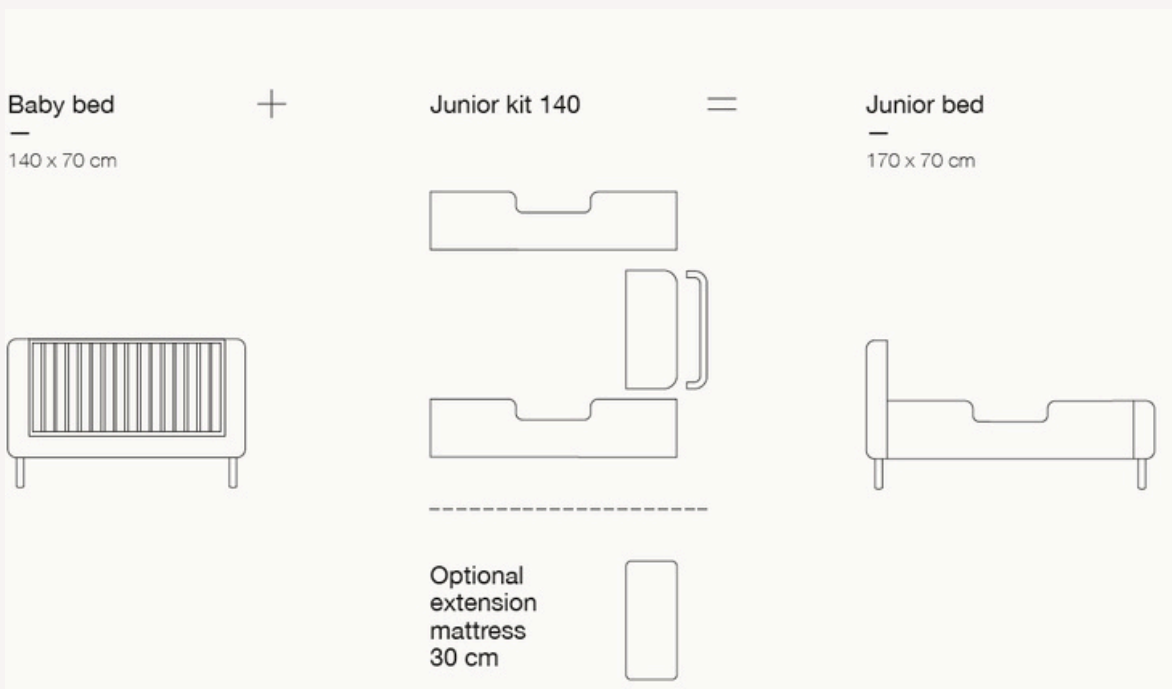

Baby bed ± 0-3y

110 x 70 cm

Good to Grow

110 x 70 Bed → 170 x 70 Bed

Good to Grow

140 x 70 Bed → 170 x 70 Bed

Convertible Cot 110 x 70 cm  
76 16 NM01-003

— Characteristics and dimensions	Convertible baby bed with mattress size 110x70 cm (art. 2010006-ZIP). Two height positions for the slatted base l: 118 cm   w: 78 cm   h: 95 cm
— Safety	Meets the European standard EN 716 with focus on head and finger entrapment and ventilation
— Material and maintenance	The legs and sides with bars are made of solid ash wood. The end panels are made of veneered MDF. Working with natural materials may result in slight variations in color, wood grain, and finish. Clean with a damp cloth.
— Logistic information	HS code: 9403.5000 Colli 1: 120 x 80 x 23 H cm - 31 kg Colli 2: 89 x 45 x 83H cm - 38 kg Gross weight: 69.00 kg Nett weight: 58,00 kg Cbm: 0,557

Natural Ash

ART. 76 16 NM01-003  
EAN 5414375198098

Convertible Cot 140 x 70 cm  
76 16 NM01XL-003

— Characteristics and dimensions	Convertible baby bed with mattress size 140x70 cm (art. 2010007-ZIP). Two height positions for the slatted base. l: 148 cm   b: 78 cm   h: 95 cm
— Safety	Meets the European standard EN 716 with focus on head and finger entrapment and ventilation
— Material and maintenance	The legs and sides with bars are made of solid ash wood. The end panels are made of veneered MDF. Working with natural materials may result in slight variations in color, wood grain, and finish. Clean with a damp cloth.
— Logistic information	HS code : 9403.5000 Colli 1: 150 x 81 x 23H cm - 40 kg Colli 2: 89 x 86 x 34H cm - 41 kg Gross weight: 81 kg Nett weight: 68 kg Cbm: 0,616