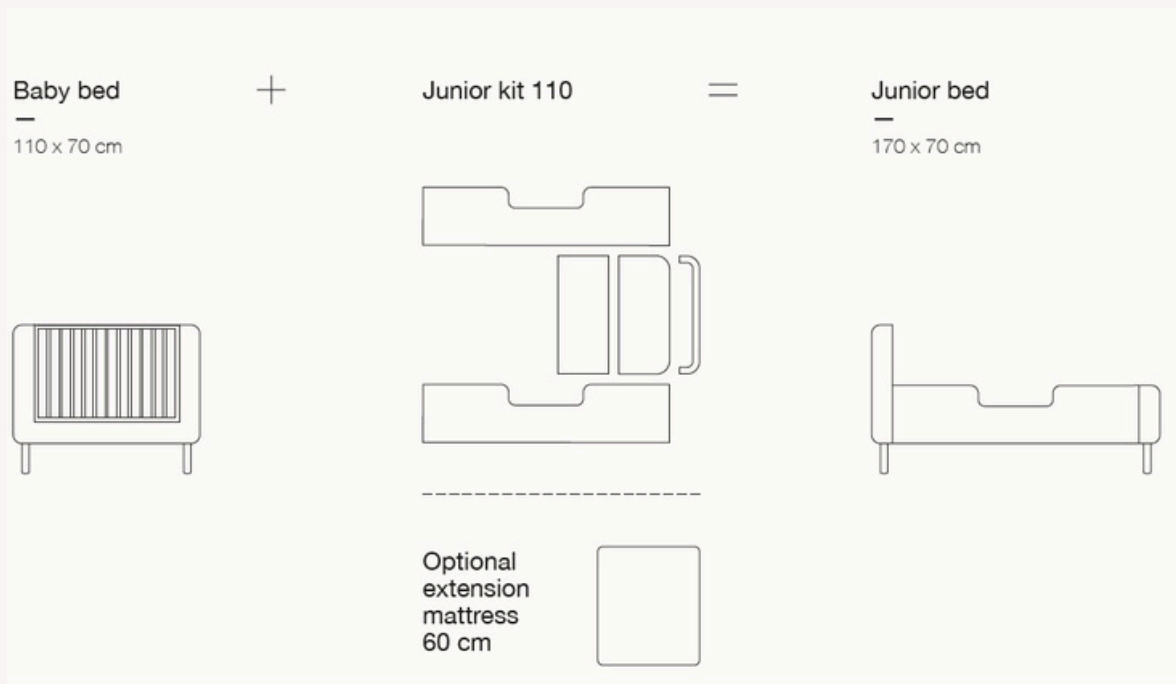

Good to Grow

Baby bed ± 0-3y

140 x 70 cm

Toddler bed ± 3-6y

Baby bed + side protector  
140 x 70 cm

optional side protector

Junior bed ± 3-10y

Baby bed + Junior kit  
170 x 70 cm

Baby bed ± 0-3y

110 x 70 cm

Good to Grow

110 x 70 Bed → 170 x 70 Bed

Good to Grow

140 x 70 Bed → 170 x 70 Bed

Convertible Cot 110 x 70 cm  
76 16 NM01-003

— Characteristics and dimensions	Convertible baby bed with mattress size 110x70 cm (art. 2010006-ZIP). Two height positions for the slatted base l: 118 cm   w: 78 cm   h: 95 cm
— Safety	Meets the European standard EN 716 with focus on head and finger entrapment and ventilation
— Material and maintenance	The legs and sides with bars are made of solid ash wood. The end panels are made of veneered MDF. Working with natural materials may result in slight variations in color, wood grain, and finish. Clean with a damp cloth.
— Logistic information	HS code: 9403.5000 Colli 1: 120 x 80 x 23 H cm - 31 kg Colli 2: 89 x 45 x 83H cm - 38 kg Gross weight: 69.00 kg Nett weight: 58,00 kg Cbm: 0,557

Dimensions: l 100 cm | w 56 cm | h 90 cm

Inside drawer dimensions: l 79 cm | w 43 cm | h 12 cm

— Safety

Does not comply with an European standard.

— Material and maintenance

The legs are made of solid ash wood, and the drawers are made of veneered MDF. Working with natural materials may result in slight variations in color, wood grain, and finish. Clean with a damp cloth.