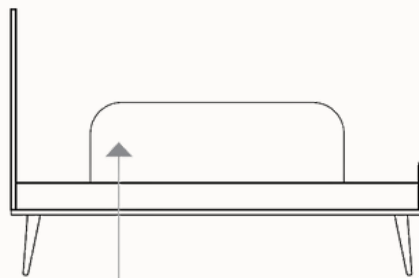

Overview Good to Grow

Baby bed ± 0-3y

140 x 70 cm

Toddler bed ± 3-6y

Baby bed open + side protector  
140 x 70 cm

Comes as one package

optional side protector

Junior bed ± 3-10y

Baby bed + junior kit  
170 x 70 cm

night table included

Baby Bed 120 x 60 cm  
54F01-0100x

(the x in the article has to be replaced by the color code)

— Characteristics and dimensions	Fixed cot with mattress size 120x60 cm Three slatted base height positions (30 cm, 45 cm en 60 cm) l: 124 cm   b: 65 cm   h: 89 cm
— Safety	Meets the European standard EN 716 with a focus on head and finger entrapment and ventilation. Sides with solid beech wood bars with polyurethane paint and tested according to EN 71-3.
— Material and maintenance	The legs are made of solid beech. The superstructure of the furniture is made of laminated chipboard. Sides with bars of the beds in solid beech are finished with a polyurethane lacquer.
— Logistic information	HS code: 9403.5000 Colli 1: 125 x 73 x 13H cm - 22.3kg Gross weight: 22,30 kg Net weight: 21,00 kg Cbm: 0,119