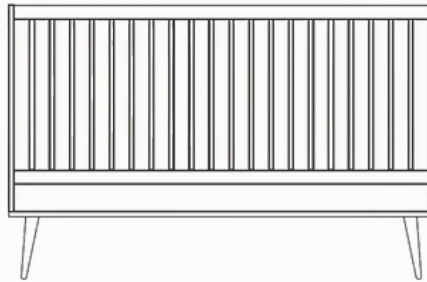

# Quax

The Cocoon Convertible Bed 140 x 70 stands out for its durability and adapts to your child through **three key stages**. It begins as a cosy, secure **crib**. As your little one grows, it transforms into an open **toddler bed**, with an **optional safety barrier** for extra protection. The true transformation happens with the **Junior Kit**, which extends the bed to 170 x 70 cm, offering ample space up to **around the age of 10**.

This kit includes an extension for the slatted base to ensure proper support as your child grows, along with a convenient bedside table, perfect for keeping a favourite book or soft toy within easy reach.

Overview Good to Grow

Baby bed ± 0-3y

140 x 70 cm

Toddler bed ± 3-6y

Baby bed open + side protector  
140 x 70 cm

Comes as one package

optional side protector

Junior bed ± 3-10y